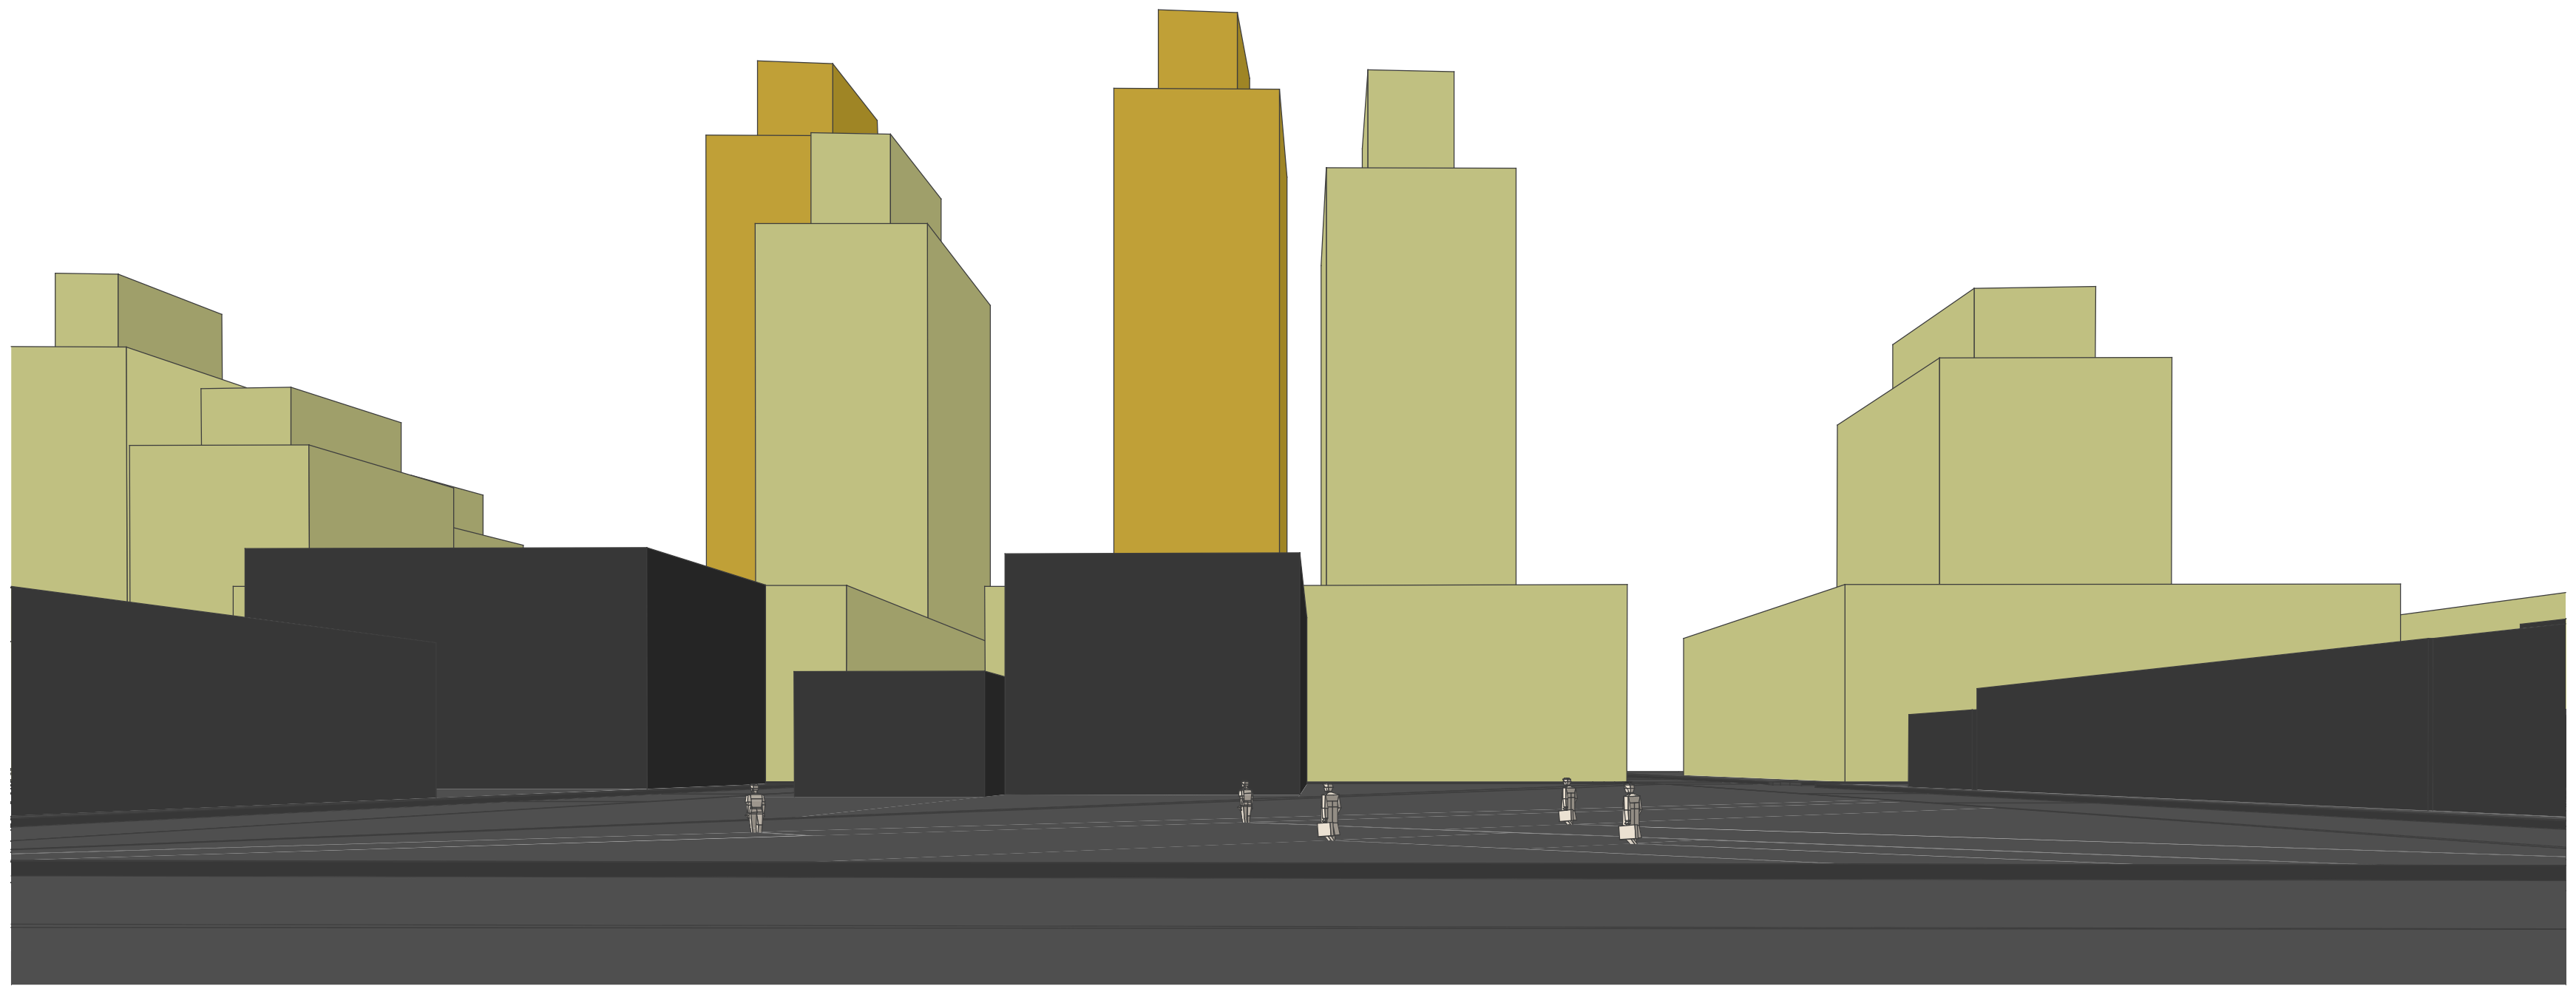

# GWAPP

Greenpoint Waterfront Association for Parks & Planning, Inc.

**DCP Scheme: American Playground at Franklin/Milton Looking toward River**

**GWAPP Scheme: American Playground at Franklin/Milton Looking toward River**

**DCP Scheme: Franklin Ave and Milton Street Looking To South West**

**GWAPP Scheme: Franklin Ave and Milton Street Looking To South West**

**DCP Scheme: Kent Street and Franklin Ave looking SW**

**GWAPP Scheme: Kent Street and Franklin Ave looking SW**

**DCP Scheme: McCarren Park looking NW**

**GWAPP Scheme: McCarren Park looking NW**

**DCP Scheme: Northside park looking north**

**GWAPP Scheme: Northside park looking north**

**DCP Scheme: North 9th looking south**

**GWAPP Scheme: North 9th looking south**