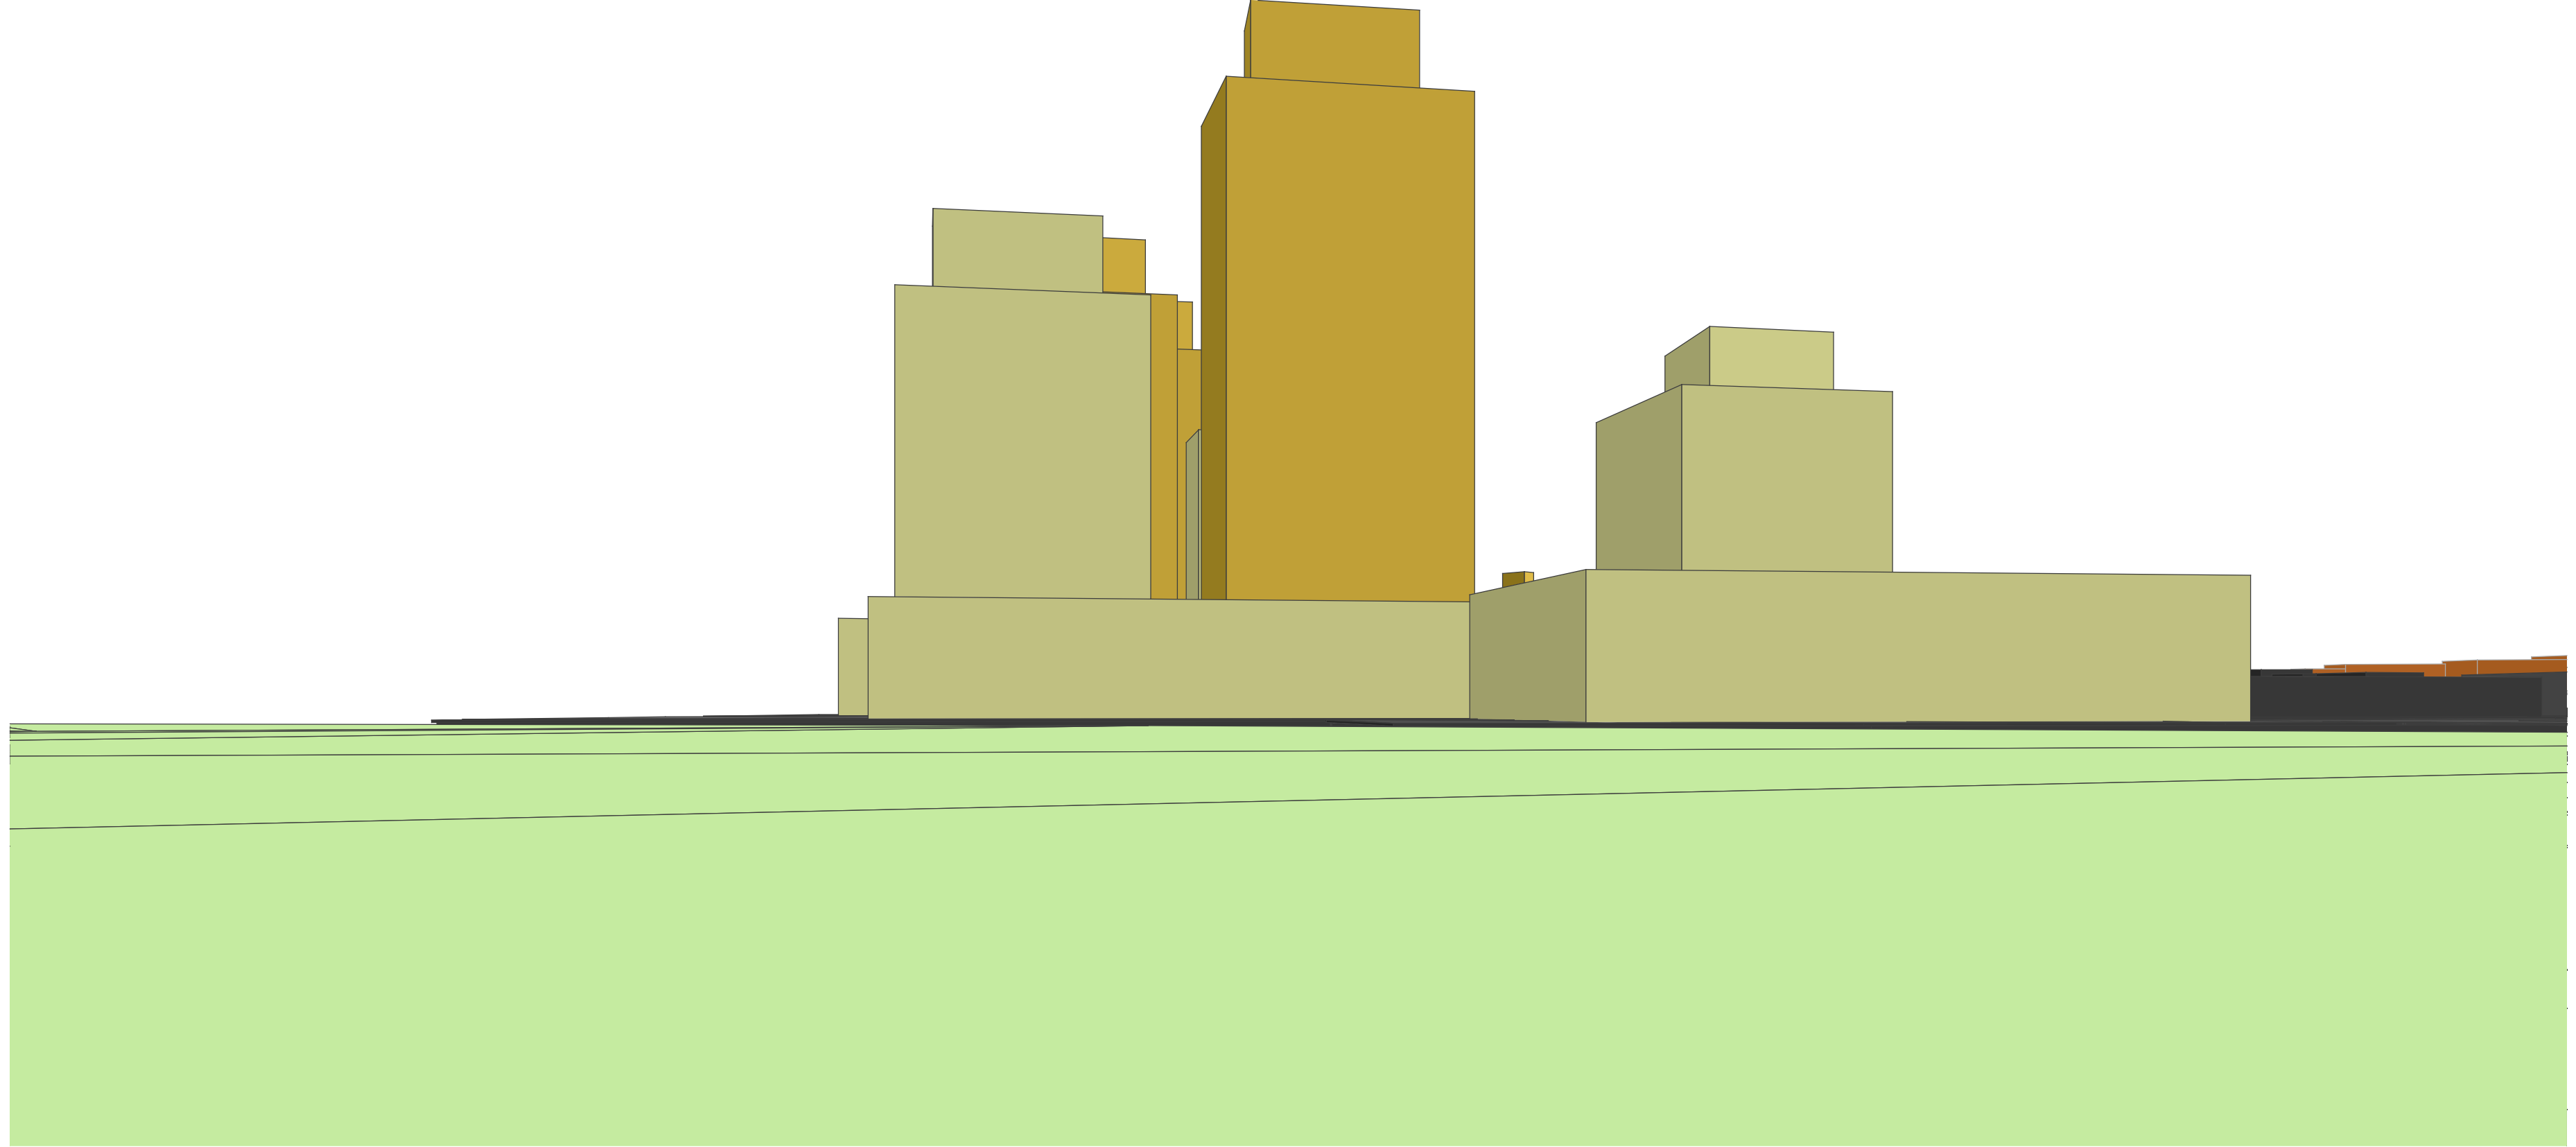

# GWAPP

Greenpoint Waterfront Association for Parks & Planning, Inc.

**DCP Scheme: American Playground at Franklin/Milton Looking toward River**

**GWAPP Scheme: American Playground at Franklin/Milton Looking toward River**

**DCP Scheme: Franklin Ave and Milton Street Looking To South West**

**GWAPP Scheme: Franklin Ave and Milton Street Looking To South West**

**DCP Scheme: Kent Street and Franklin Ave looking SW**

**GWAPP Scheme: Kent Street and Franklin Ave looking SW**

**DCP Scheme: McCarren Park looking NW**

**GWAPP Scheme: McCarren Park looking NW**

**DCP Scheme: Northside park looking north**

**GWAPP Scheme: Northside park looking north**

**DCP Scheme: North 9th looking south**

**GWAPP Scheme: North 9th looking south**