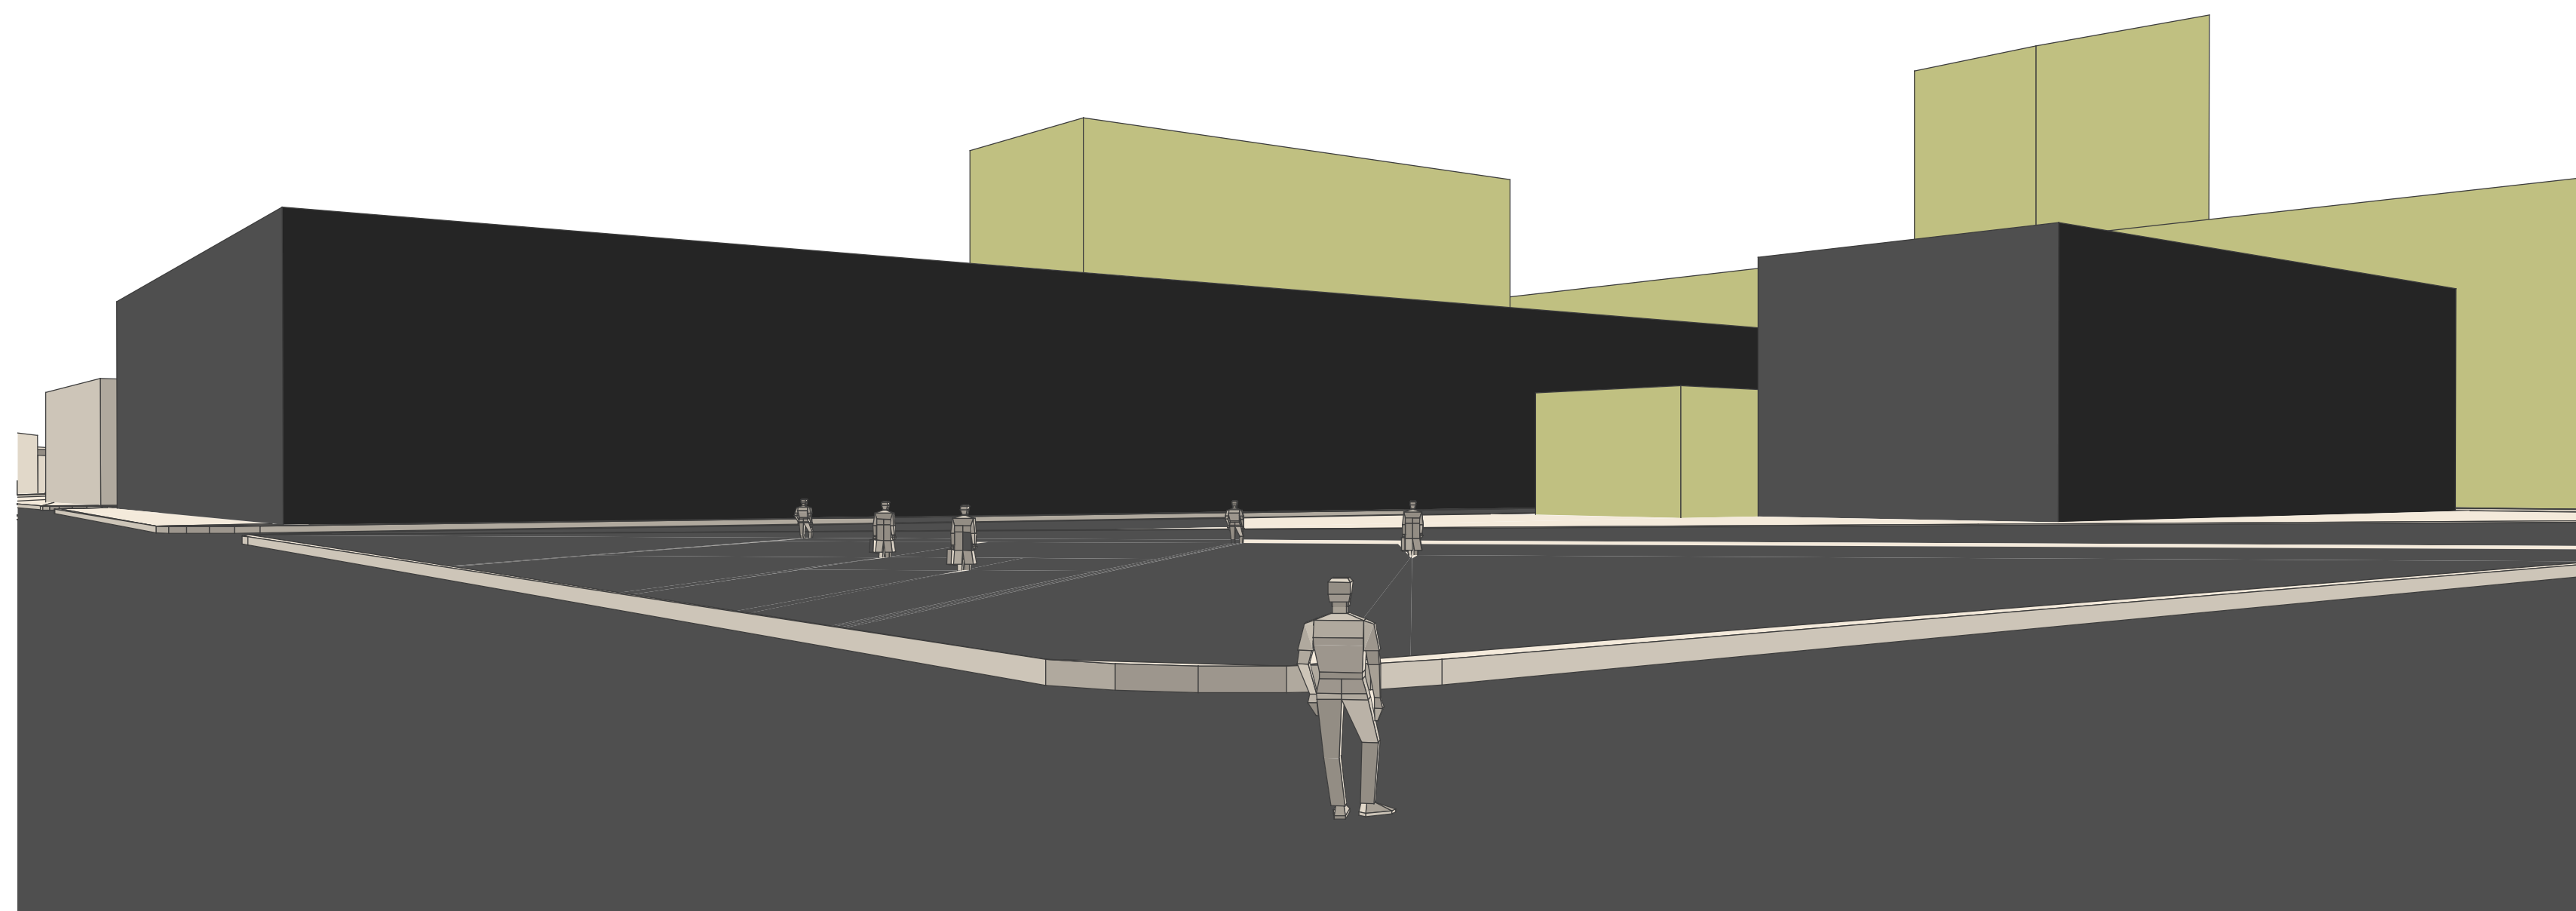

# GWAPP

Greenpoint Waterfront Association for Parks & Planning, Inc.

**DCP Scheme: American Playground at Franklin/Milton Looking toward River**

**GWAPP Scheme: American Playground at Franklin/Milton Looking toward River**

**DCP Scheme: Franklin Ave and Milton Street Looking To South West**

**GWAPP Scheme: Franklin Ave and Milton Street Looking To South West**

**DCP Scheme: Kent Street and Franklin Ave looking SW**

**GWAPP Scheme: Kent Street and Franklin Ave looking SW**

**DCP Scheme: McCarren Park looking NW**

**GWAPP Scheme: McCarren Park looking NW**

**DCP Scheme: Northside park looking north**

**GWAPP Scheme: Northside park looking north**

**DCP Scheme: North 9th looking south**

**GWAPP Scheme: North 9th looking south**