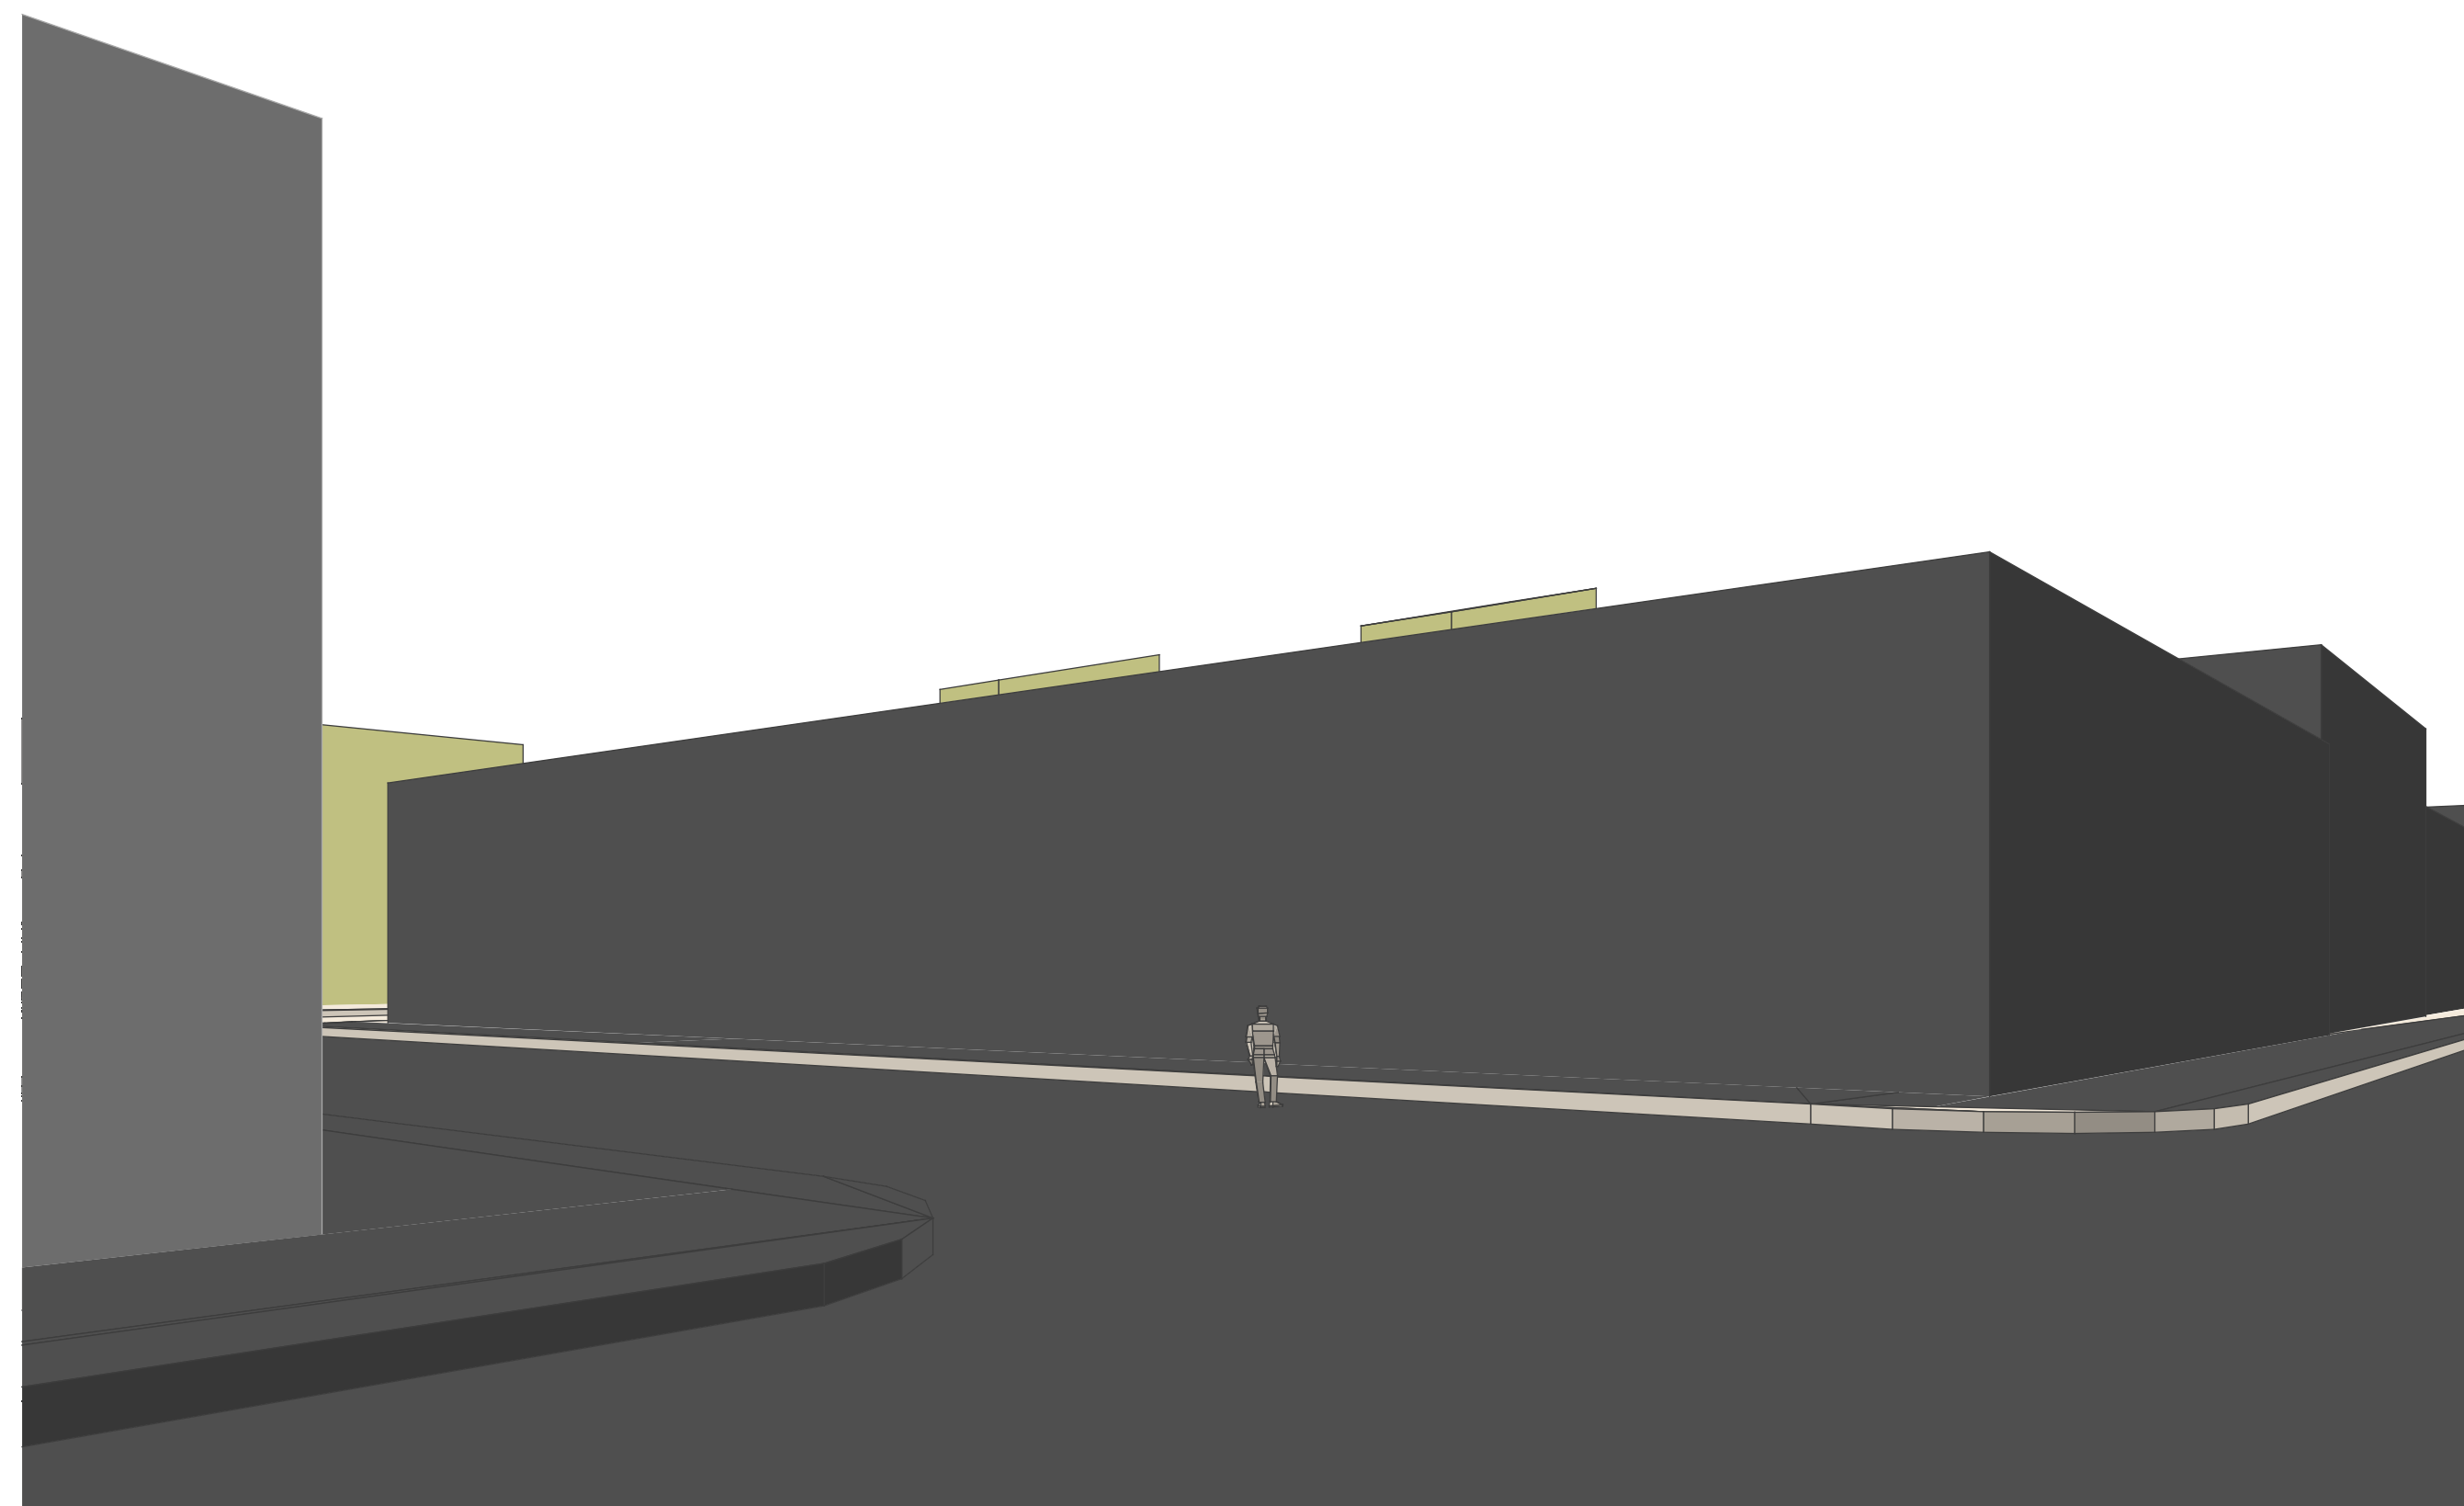

# GWAPP

Greenpoint Waterfront Association for Parks & Planning, Inc.

**DCP Scheme: American Playground at Franklin/Milton Looking toward River**

**GWAPP Scheme: American Playground at Franklin/Milton Looking toward River**

**DCP Scheme: Franklin Ave and Milton Street Looking To South West**

**GWAPP Scheme: Franklin Ave and Milton Street Looking To South West**

**DCP Scheme: Kent Street and Franklin Ave looking SW**

**GWAPP Scheme: Kent Street and Franklin Ave looking SW**

**DCP Scheme: McCarren Park looking NW**

**GWAPP Scheme: McCarren Park looking NW**

**DCP Scheme: Northside park looking north**

**GWAPP Scheme: Northside park looking north**

**DCP Scheme: North 9th looking south**

**GWAPP Scheme: North 9th looking south**