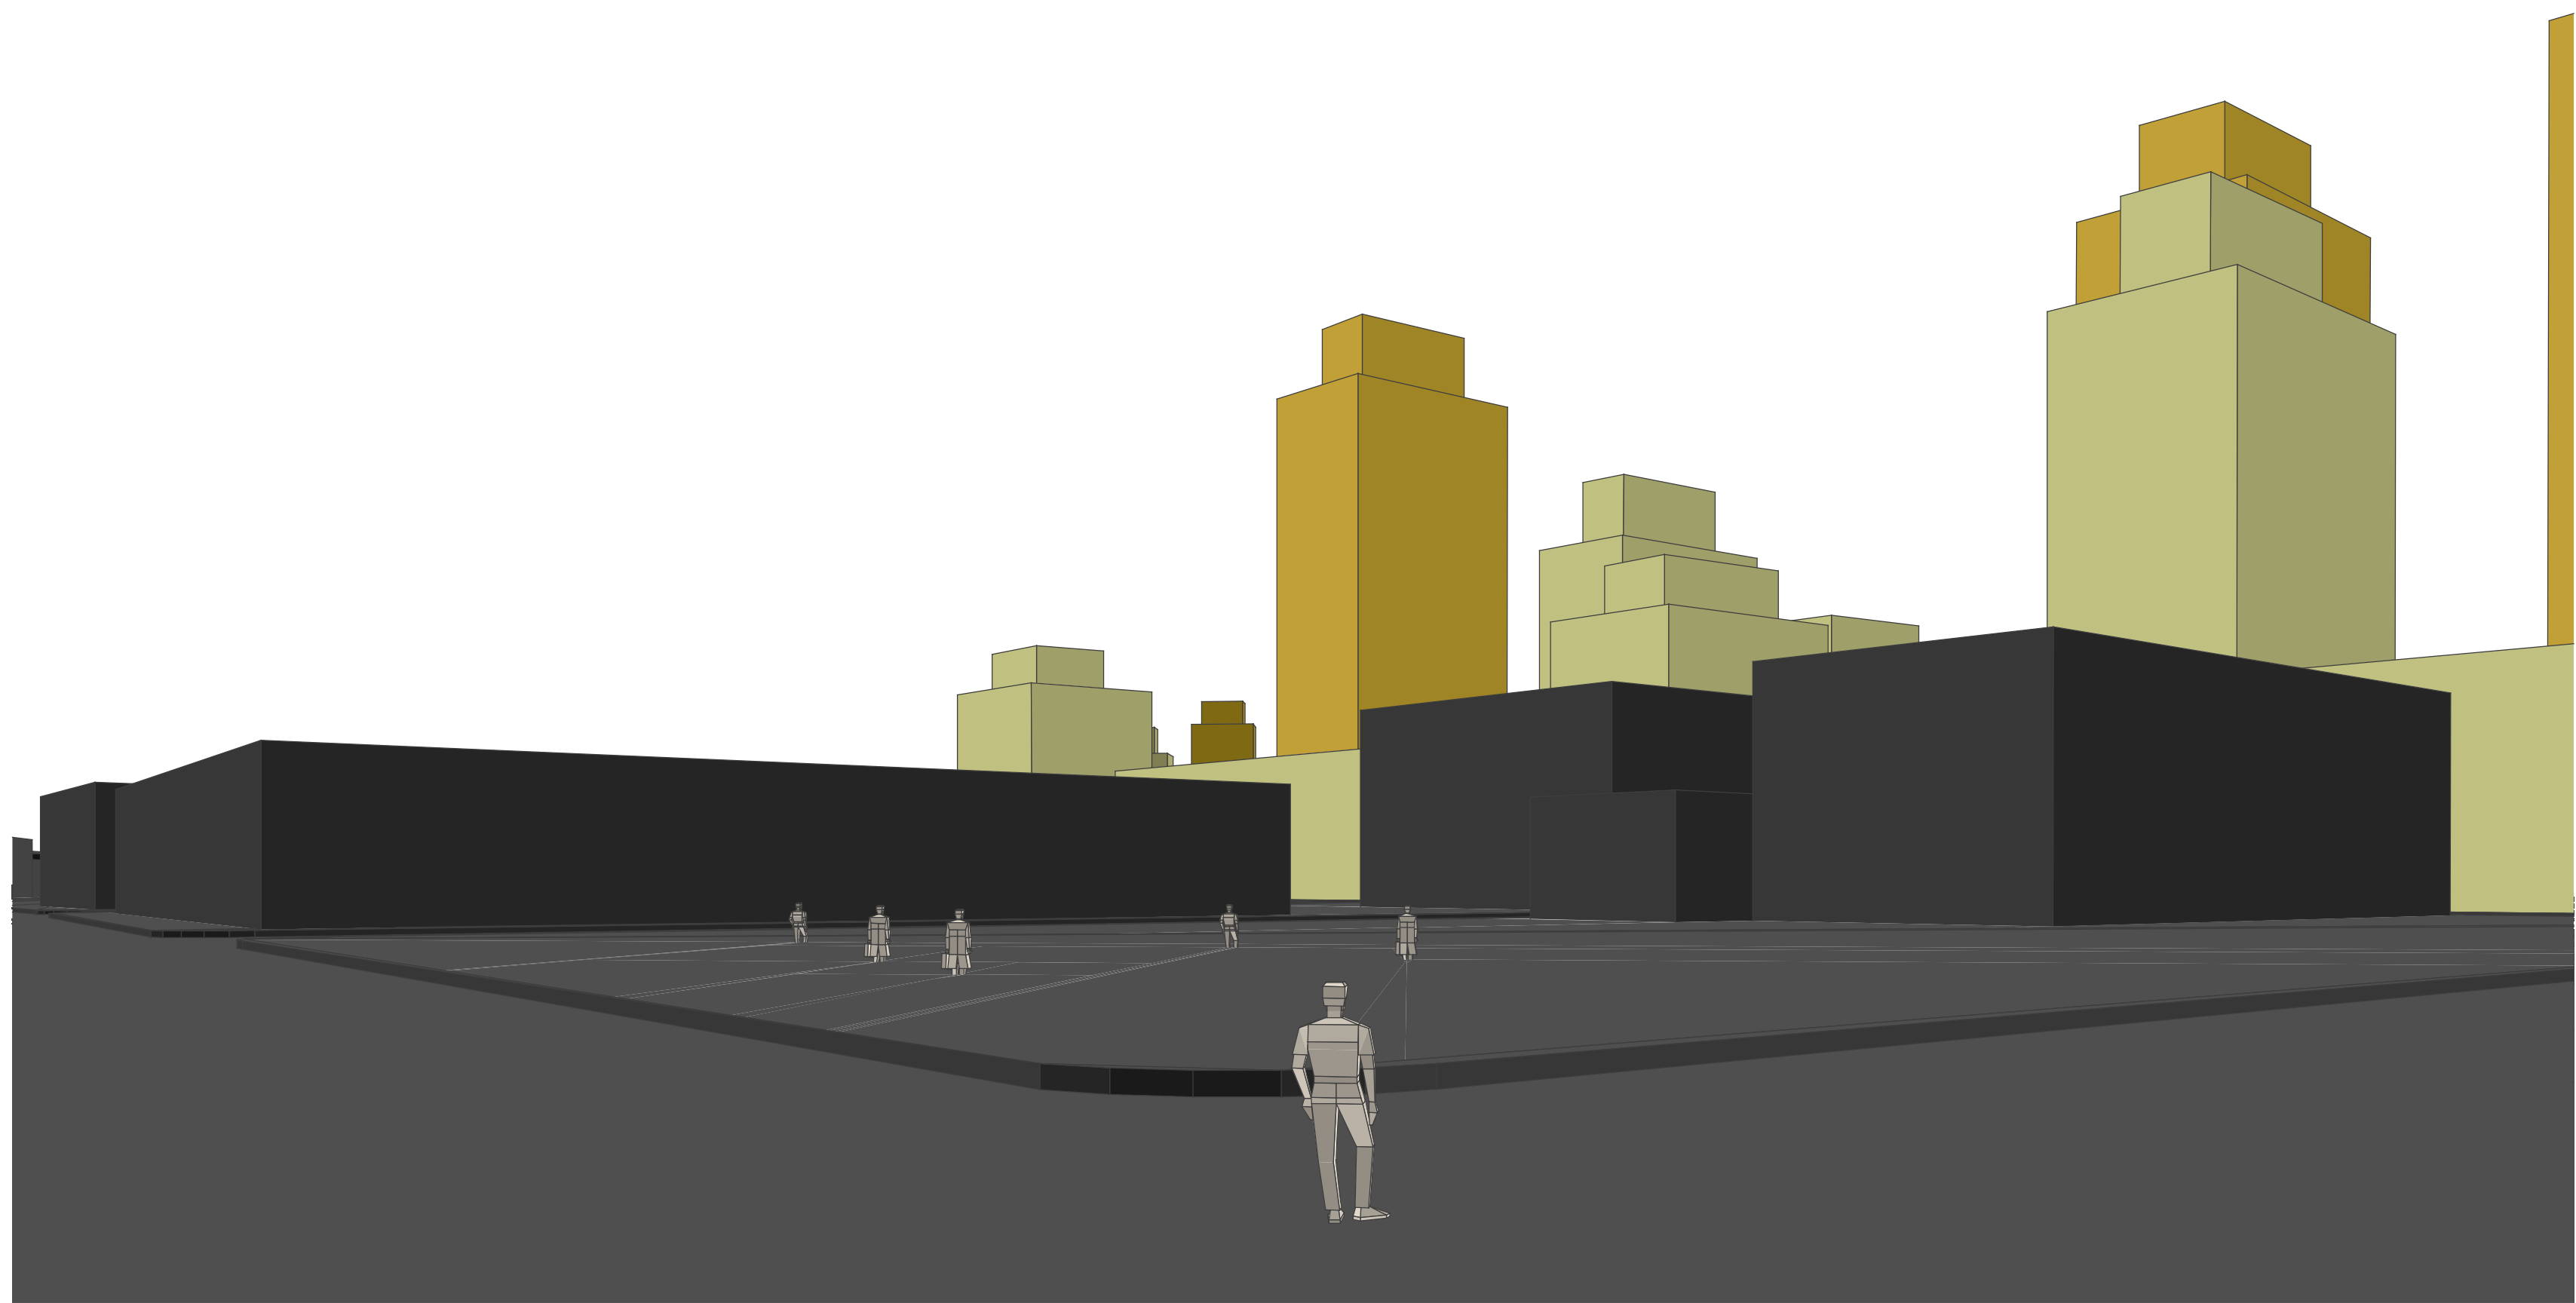

# GWAPP

Greenpoint Waterfront Association for Parks & Planning, Inc.

**DCP Scheme: American Playground at Franklin/Milton Looking toward River**

**GWAPP Scheme: American Playground at Franklin/Milton Looking toward River**

**DCP Scheme: Franklin Ave and Milton Street Looking To South West**

**GWAPP Scheme: Franklin Ave and Milton Street Looking To South West**

**DCP Scheme: Kent Street and Franklin Ave looking SW**

**GWAPP Scheme: Kent Street and Franklin Ave looking SW**

**DCP Scheme: McCarren Park looking NW**

**GWAPP Scheme: McCarren Park looking NW**

**DCP Scheme: Northside park looking north**

**GWAPP Scheme: Northside park looking north**

**DCP Scheme: North 9th looking south**

**GWAPP Scheme: North 9th looking south**