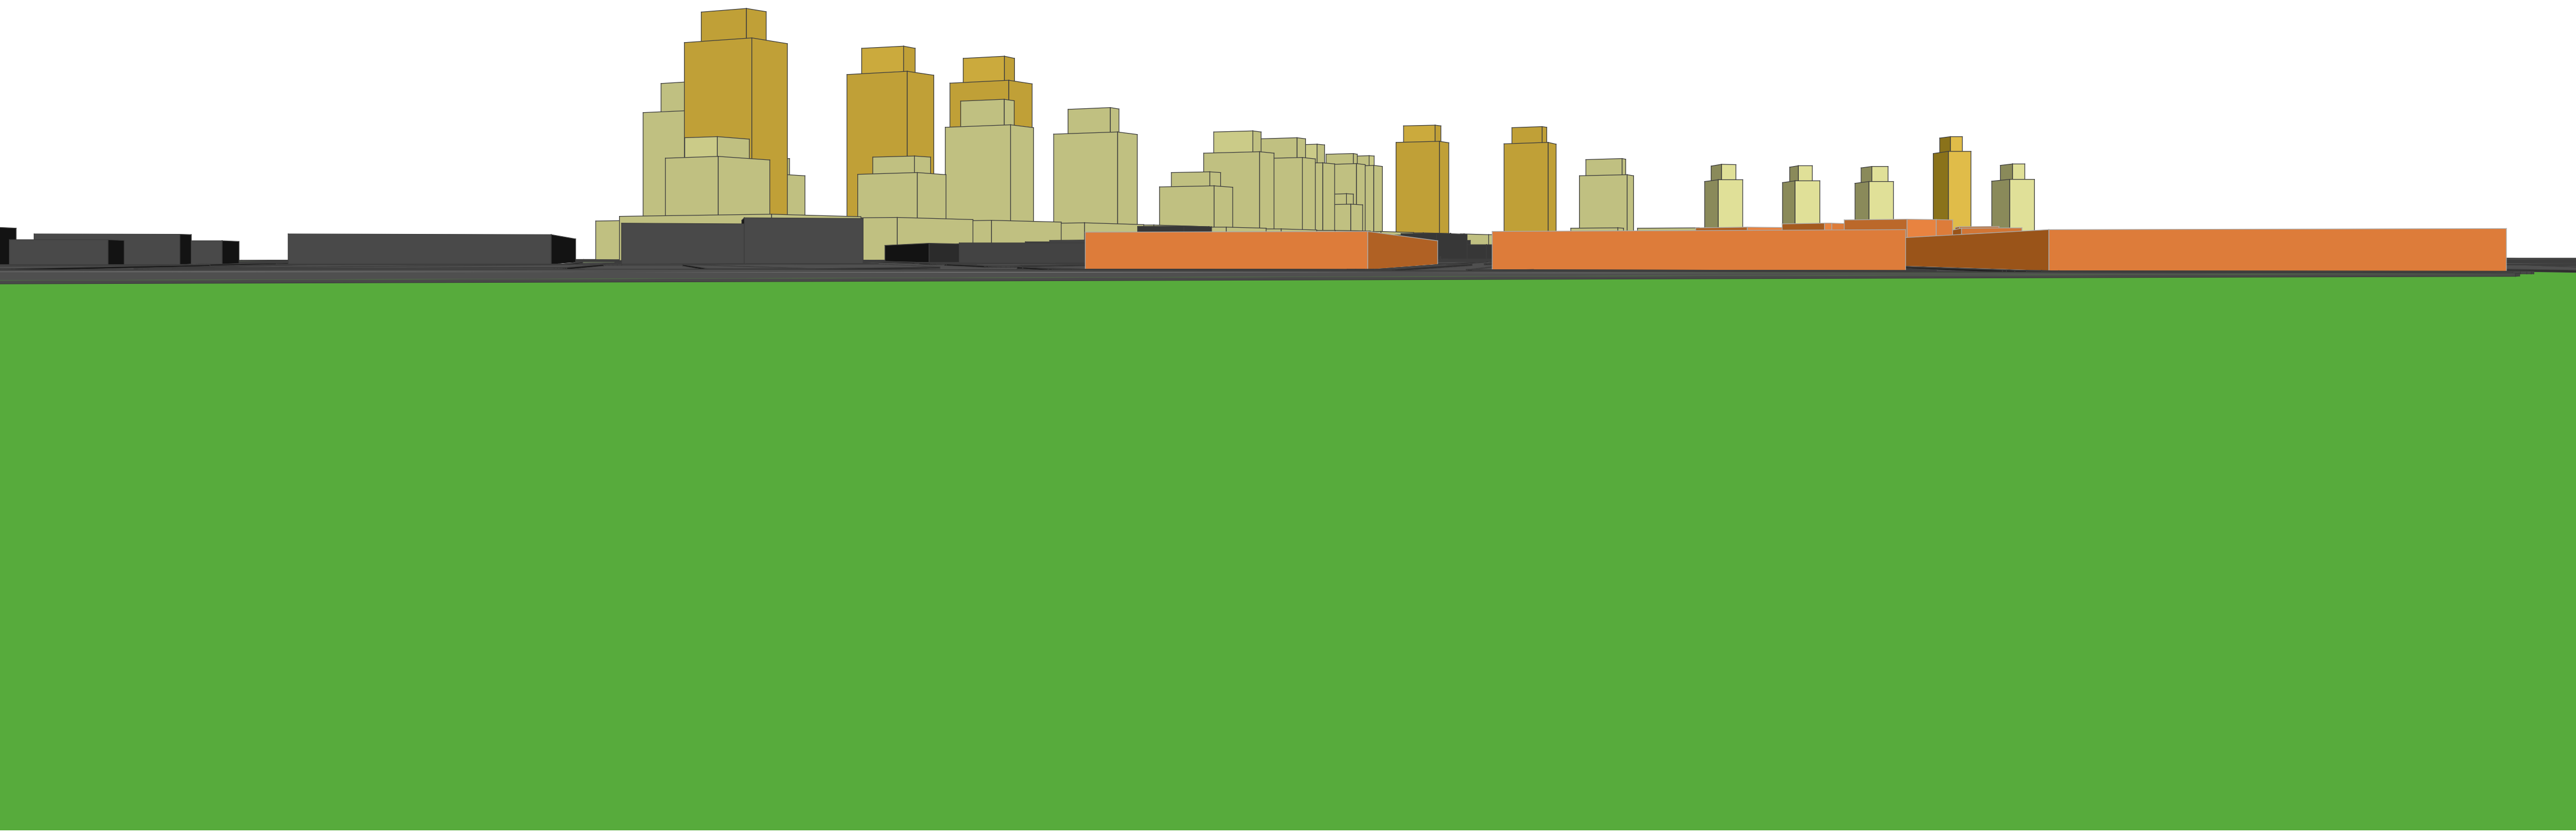

# GWAPP

Greenpoint Waterfront Association for Parks & Planning, Inc.

**DCP Scheme: American Playground at Franklin/Milton Looking toward River**

**GWAPP Scheme: American Playground at Franklin/Milton Looking toward River**

**DCP Scheme: Franklin Ave and Milton Street Looking To South West**

**GWAPP Scheme: Franklin Ave and Milton Street Looking To South West**

**DCP Scheme: Kent Street and Franklin Ave looking SW**

**GWAPP Scheme: Kent Street and Franklin Ave looking SW**

**DCP Scheme: McCarren Park looking NW**

**GWAPP Scheme: McCarren Park looking NW**

**DCP Scheme: Northside park looking north**

**GWAPP Scheme: Northside park looking north**

**DCP Scheme: North 9th looking south**

**GWAPP Scheme: North 9th looking south**