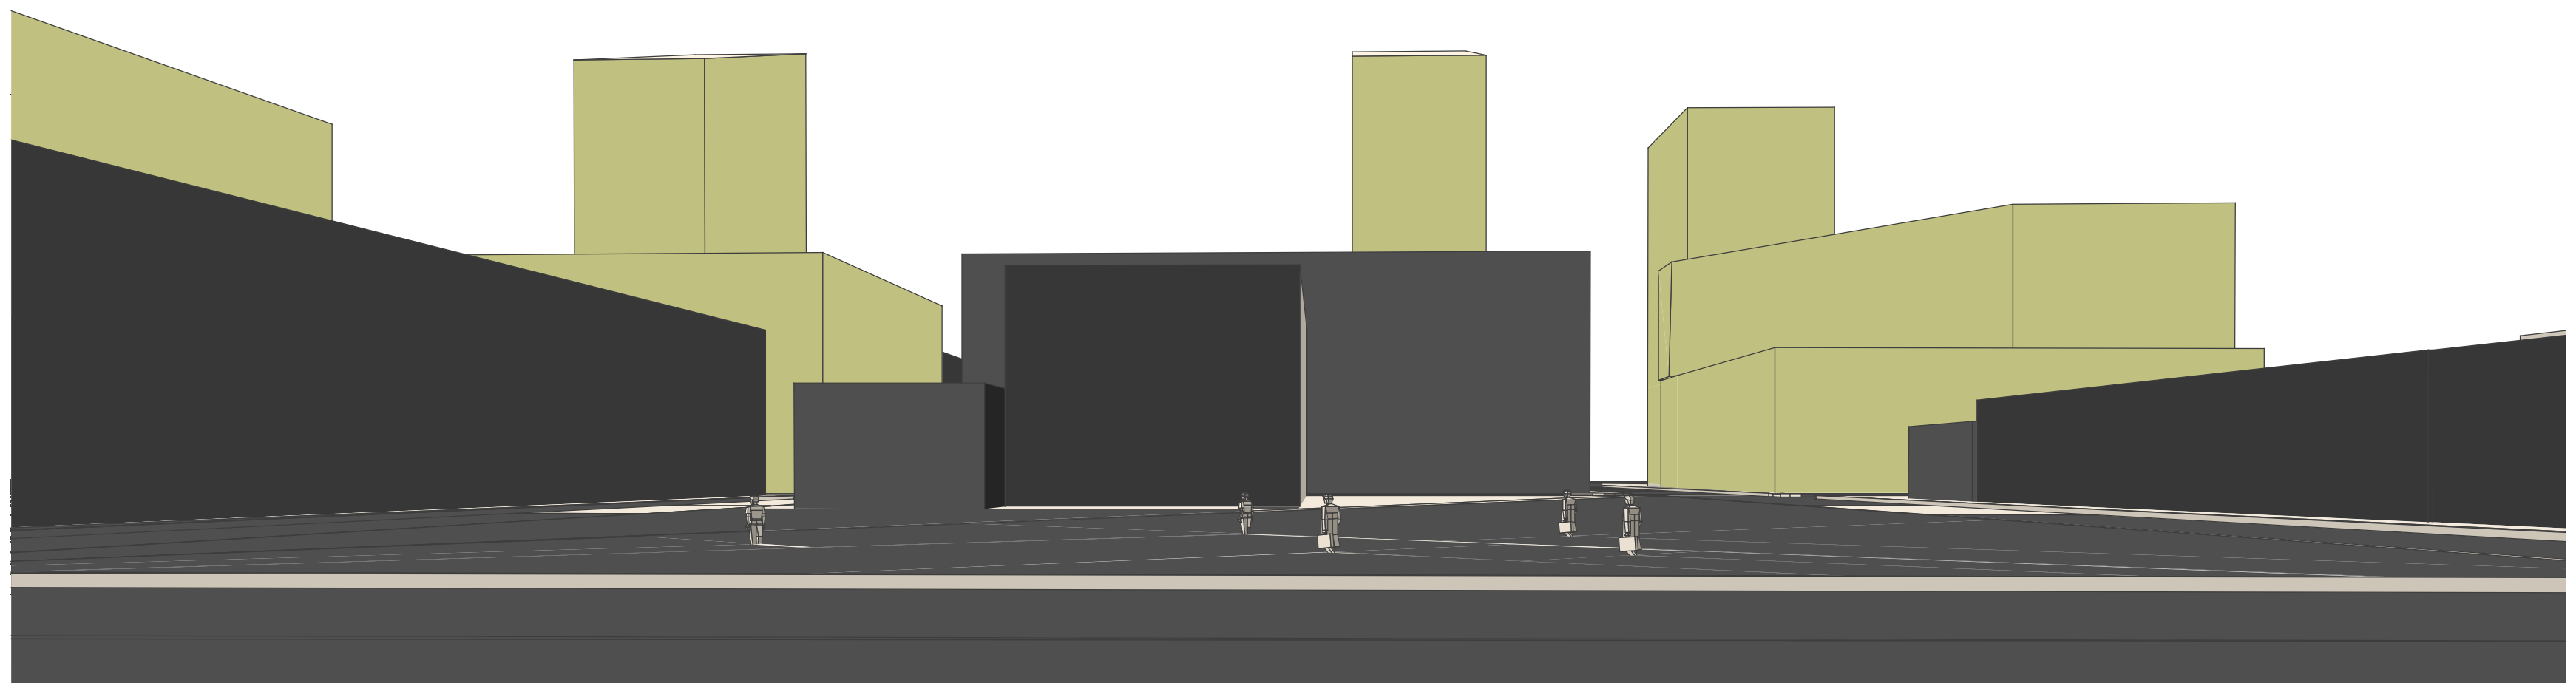

# GWAPP

Greenpoint Waterfront Association for Parks & Planning, Inc.

**DCP Scheme: American Playground at Franklin/Milton Looking toward River**

**GWAPP Scheme: American Playground at Franklin/Milton Looking toward River**

**DCP Scheme: Franklin Ave and Milton Street Looking To South West**

**GWAPP Scheme: Franklin Ave and Milton Street Looking To South West**

**DCP Scheme: Kent Street and Franklin Ave looking SW**

**GWAPP Scheme: Kent Street and Franklin Ave looking SW**

**DCP Scheme: McCarren Park looking NW**

**GWAPP Scheme: McCarren Park looking NW**

**DCP Scheme: Northside park looking north**

**GWAPP Scheme: Northside park looking north**

**DCP Scheme: North 9th looking south**

**GWAPP Scheme: North 9th looking south**