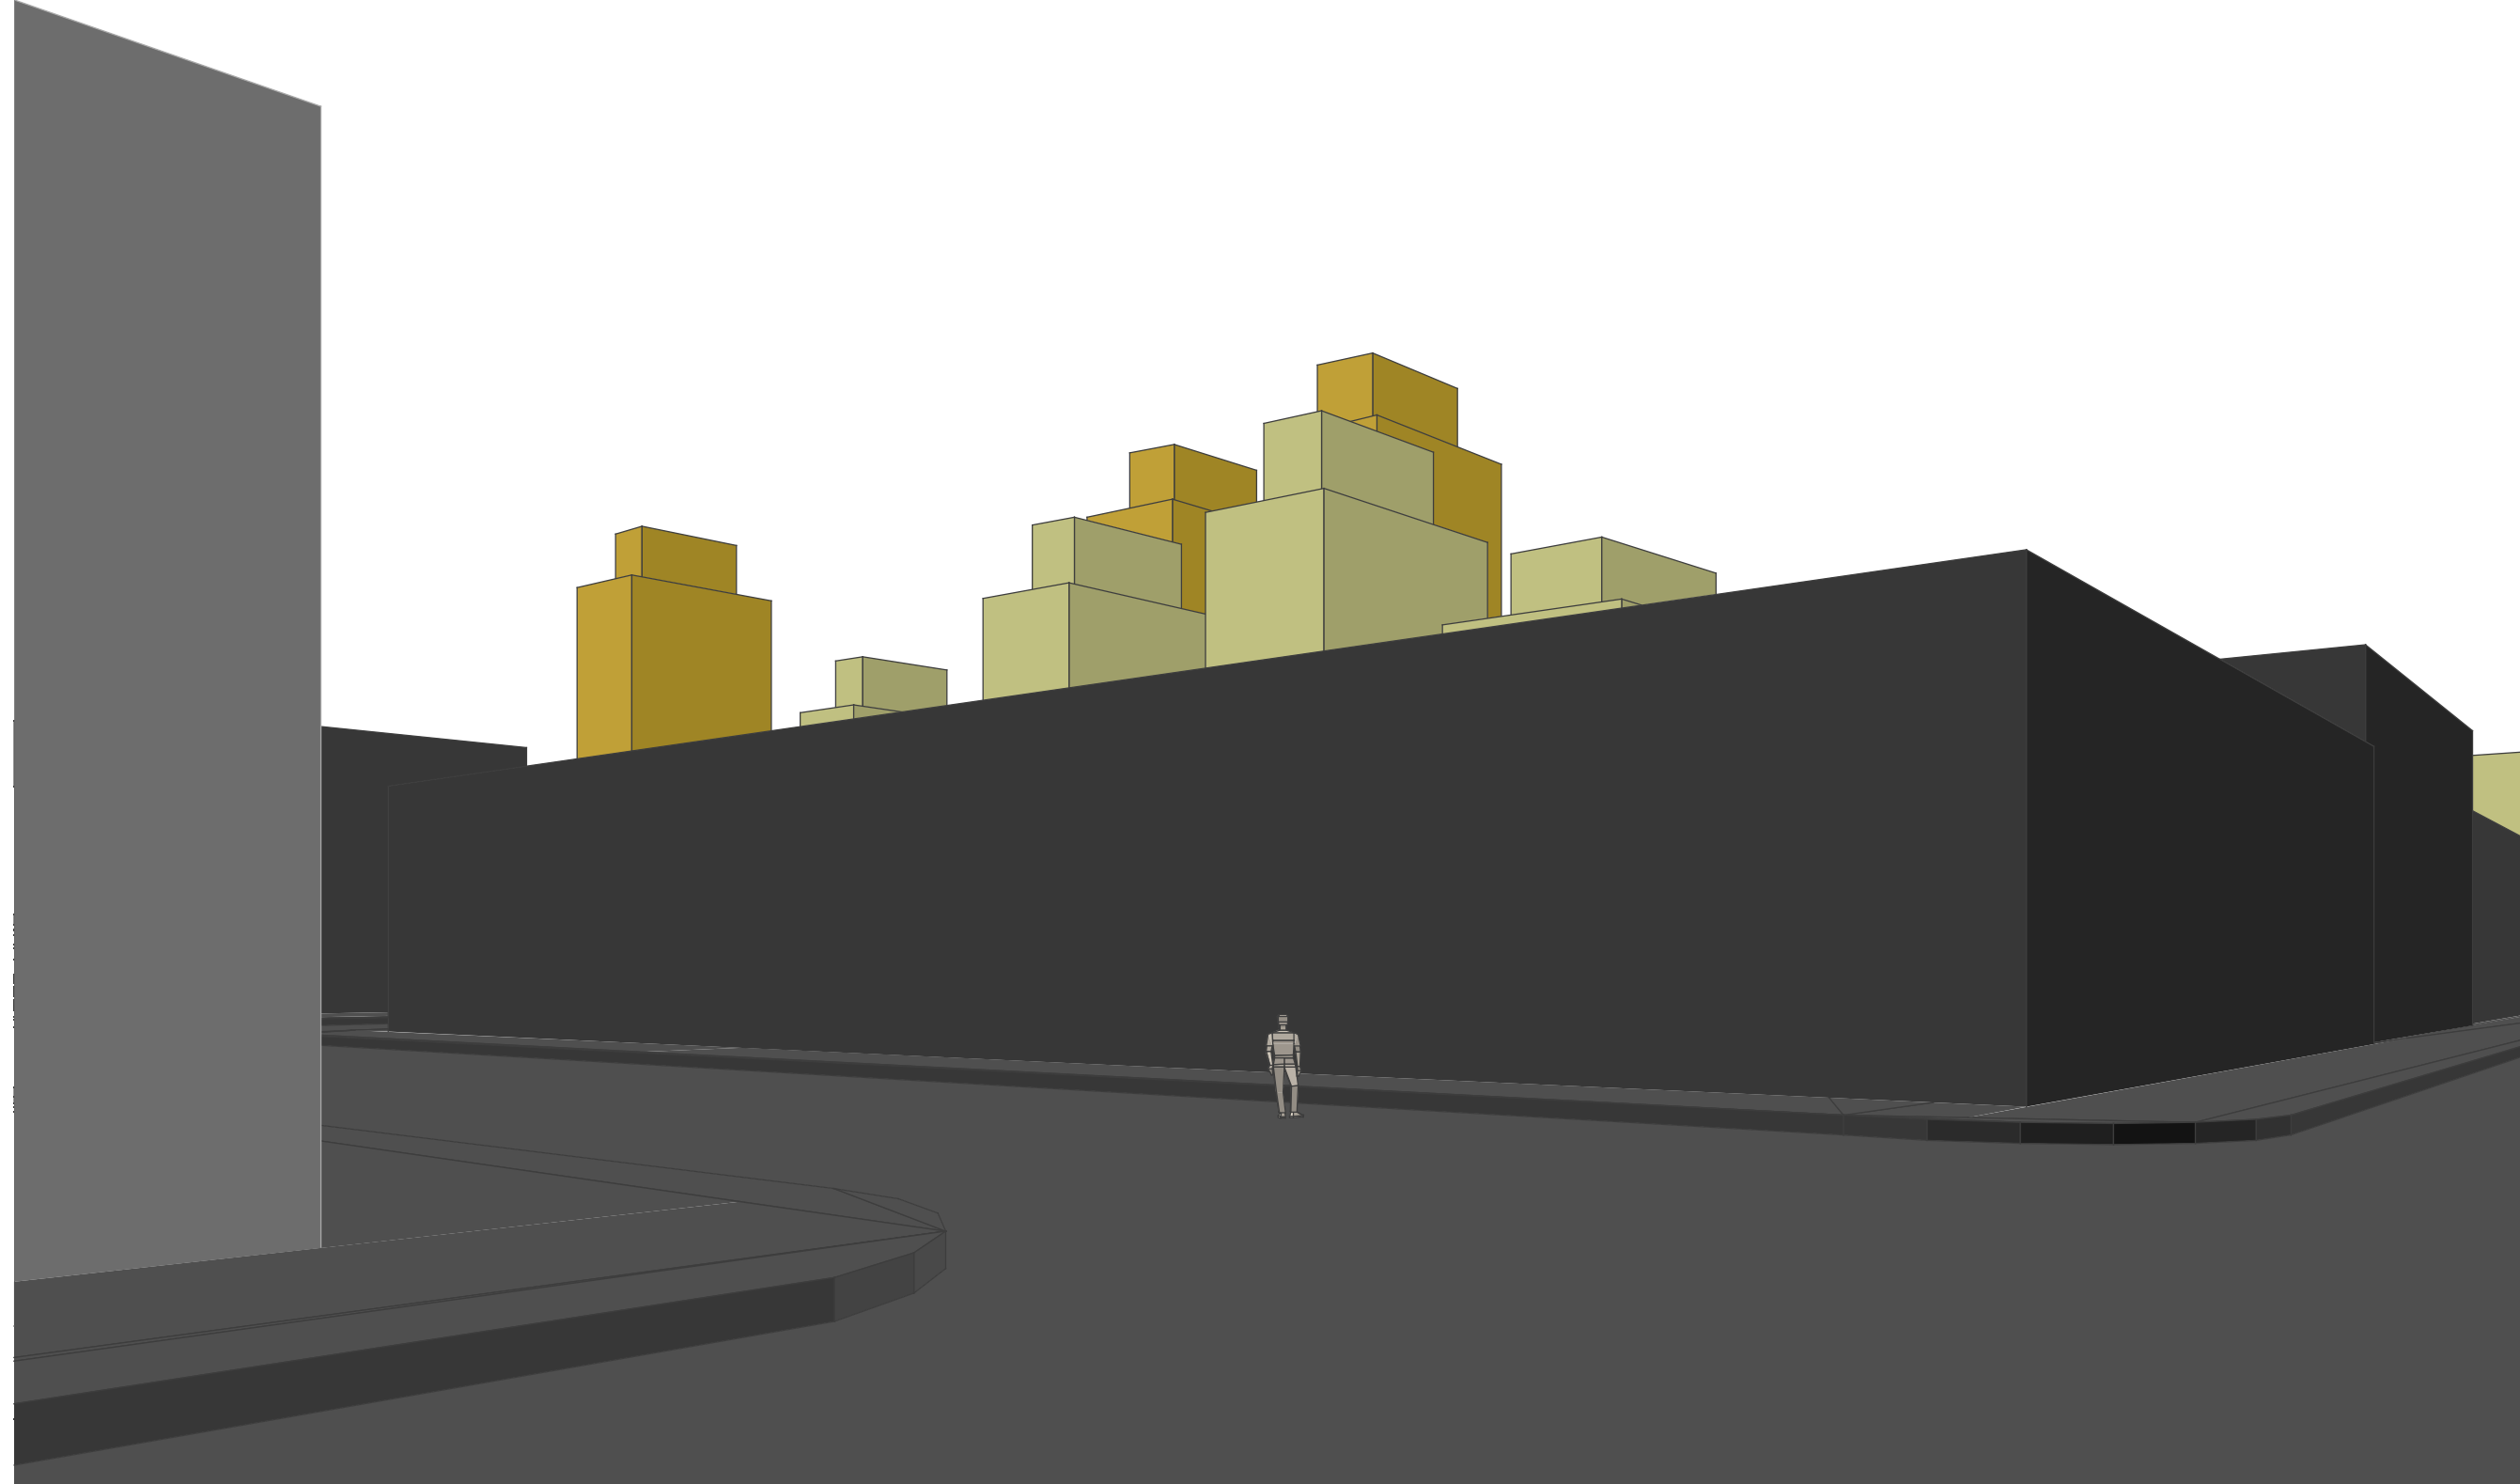

# GWAPP

Greenpoint Waterfront Association for Parks & Planning, Inc.

**DCP Scheme: American Playground at Franklin/Milton Looking toward River**

**GWAPP Scheme: American Playground at Franklin/Milton Looking toward River**

**DCP Scheme: Franklin Ave and Milton Street Looking To South West**

**GWAPP Scheme: Franklin Ave and Milton Street Looking To South West**

**DCP Scheme: Kent Street and Franklin Ave looking SW**

**GWAPP Scheme: Kent Street and Franklin Ave looking SW**

**DCP Scheme: McCarren Park looking NW**

**GWAPP Scheme: McCarren Park looking NW**

**DCP Scheme: Northside park looking north**

**GWAPP Scheme: Northside park looking north**

**DCP Scheme: North 9th looking south**

**GWAPP Scheme: North 9th looking south**